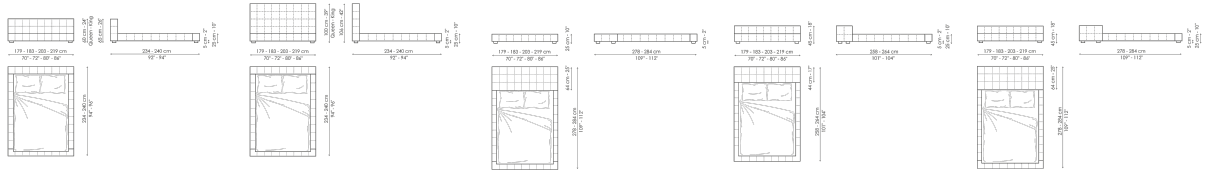

# Squaring

Designer: Giuseppe Viganò

The Squaring bed is an architecture of rest that emphasises the modernity of the geometric shapes and avant-garde execution techniques. With completely removable cover available in fabric, leather or eco-leather, it can be placed at the centre of the room due to its particular design. The bed reaches its maximum expression in the version with the side unit, thanks

## Squaring basso

Width: 179-183-203-219cm

Depth: 234-240cm

Height: 60-65cm

## Squaring alto

Width: 179-183-203-219cm

Depth: 234-240cm

Height: 100-106cm

## Squaring isola

Width: 179-183-203-219cm

Depth: 278-284cm

Height: 25cm